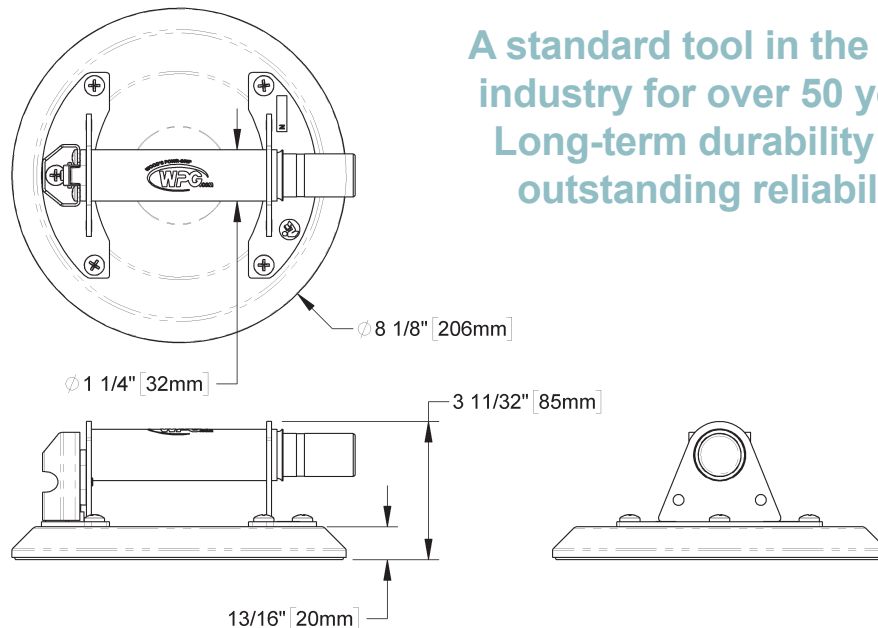

WOOD'S POWR-GRIP® N4950 8" HAND CUP FOR FLAT SURFACES

STOCK: 91500
MODEL: N4950
CAPACITY: 125 lbs [57 kg]

A standard tool in the glass industry for over 50 years!
Long-term durability and outstanding reliability.

**THE ORIGINAL
& TRUSTED NAME
IN VACUUM LIFTING
EQUIPMENT**

800.548.7341
WPG.com

908 West Main - P.O. Box 368
Laurel, Montana 59044 U.S.A.
406.628.8231 (phone)
406.628.8354 (fax)

Maximum Load Capacity	125 lbs [57 kg]
Features	Fast attach and release Red-line indicator warns user of any significant vacuum loss Eligible for WPG Hand Cup Exchange Program Supplied with protective carrying case
Surface Texture	Smooth
Material Porosity	Nonporous
Surface Curvature	Flat
Material and Ambient Temperature Range	10°F [-12° C] – 120° F [49° C]
Ideal Uses	Glass and other smooth, nonporous flat surfaces
Nominal Pad Diameter	8" [20 cm]
Pad Model	G0695
Rubber Type	Standard
Handle Type	Metal