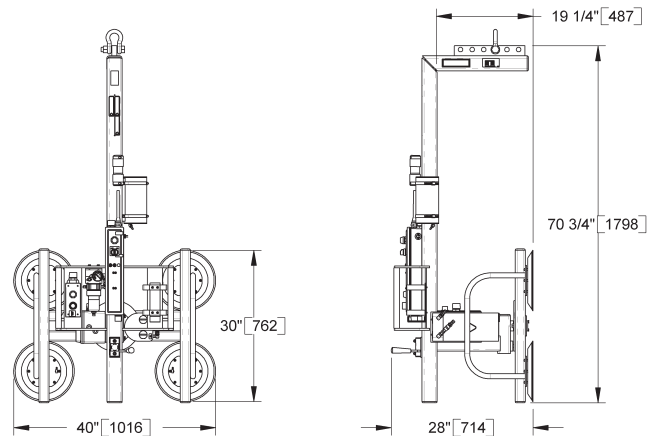

## CFMR411LACS

700 lbs [320 kg]

## CFMR49ACS

500 lbs [225 kg]

These Powr-Grip® vacuum lifters feature continuous 360° rotation and a unique design for moving materials into and out of upright cases.

	CFMR411LACS	CFMR49ACS
<b>Maximum Load Capacity</b>	<b>700 lbs [320 kg]</b>	<b>500 lbs [225 kg]</b>
<b>Standard Operating Power</b>	120 volts AC, 50/60 hertz, 5 amps (Other voltages available)	
<b>Load Movement</b>	Manual rotation, 360° edgewise with locking at each quarter point.	
<b>Standard Features</b>	Multi-position lift shackle Green lift light Vacuum gauge Vacuum reserve tank Vacuum line filter Spring-mounted vacuum pads Industrial grade switches Twist-lock electrical plug Blow-off for quick release	
<b>Available Options</b>	Movable control pendant (special order) Vacuum loss warning buzzer (93780AM) 12-Volt/DC vacuum back-up system Individual pad shutoffs (93011) Voltage adaptation (special order) Adjustable vertical handles (special order)	
<b>Alternative Power Systems</b>	DC power system (CFMR411LDCS or CFMR49DCS) Air (venturi) power system (CFMR411LAIRS or CFMR49AIRS)	
<b>Standard Throat Depth</b>	19 1/4" [487 mm]	
<b>Attach</b>	3 seconds (approximately)	2 seconds (approximately)
<b>Release</b>	2 seconds (approximately)	1 second (approximately)
<b>Standard Pad Spread</b>	30" x 40" [762 x 1016 mm]	27" x 37" [686 x 940 mm]
<b>Number / Size of Pads</b>	4 / 11" [28 cm] dia. lipped	4 / 9" [23 cm] diameter
<b>Design Standards</b>	ASME B30.20 (BTH-1 Design Category "B", Service Class "0") (See www.WPG.com for more information.)	