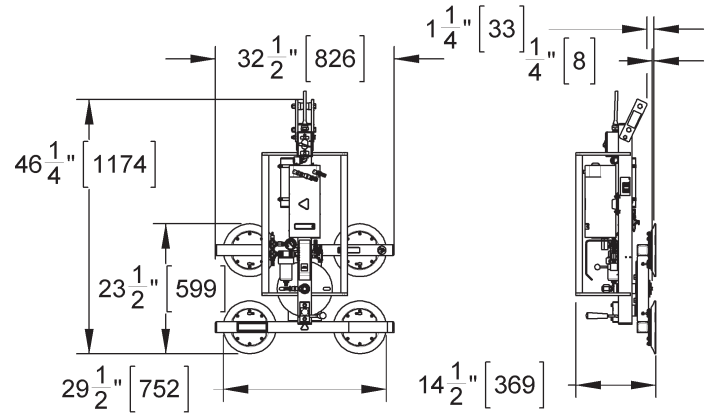

WOOD'S POWR-GRIP[®] MANUAL ROTATORS 500 & 700

MR49AC

500 lbs [225 kg]

MR411LAC

700 lbs [320 kg]

With continuous 360° rotation, these Powr-Grip[®] vacuum lifters supply an efficient and economical way to feed vertically oriented processing machinery.

**THE ORIGINAL
& TRUSTED NAME
IN VACUUM LIFTING
EQUIPMENT**

**800.548.7341
WPG.com**

908 West Main - P.O. Box 368
Laurel, Montana 59044 U.S.A.
406.628.8231 (phone)
406.628.8354 (fax)

	MR49AC	MR411LAC
Maximum Load Capacity	500 lbs [225 kg]	700 lbs [320 kg]
Standard Operating Power	120 volts AC, 60 hertz, 5 amps	
Load Movement	Manual rotation, 360° edgewise with locking at each 1/4 turn	
Standard Features	Adjustable-position lift spool Vacuum gauge Vacuum reserve tank Vacuum line filter Spring-mounted pads Twist-lock electrical plug Blow-off for quick release	
Available Options	Individual pad shutoffs (93011) Pad shutoffs kit with individual gauges (special order) Green lift light Vacuum loss warning buzzer (93780AM) Voltage adaptation (special order) Linear pad frame (57952) Adjustable vertical handles (special order) 10" [25 cm] diameter, lipped vacuum pads (HV11) (Specifications not as listed above. Please contact us for more information.) Alternative pad compounds for low-marking, temperature resistant and coated surface applications (special order) Alternative pad frame dimensions and configurations (special order)	
Lifter Weight	92 lbs [42 kg]	
Attach	2 seconds (approximately)	3 seconds (approximately)
Release	1 second (approximately)	2 seconds (approximately)
Standard Pad Spread	23½" x 29½" [599 mm x 752 mm]	26" x 32" [661 mm x 813 mm]
Number / Size of Pads	4 / 9" [23 cm] diameter	4 / 11" [28 cm] dia. lipped
Design Standards	ASME B30.20 (BTH-1 Design Category "B", Service Class "0") (See www.WPG.com for more information.)	