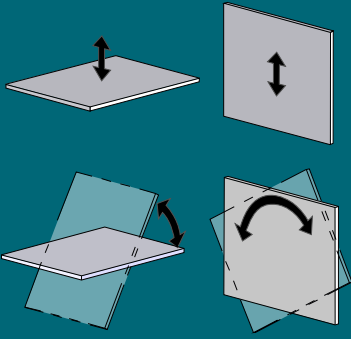

WOOD'S POWR-GRIP® MANUAL ROTATOR / POWER TILTER 2000 (DC)

MRPT1211LDC
2000 lbs [905 kg]

Large capacity meets ease of handling in this Powr-Grip® vacuum lifter, equipped with powered 90° tilt and continuous 360° rotation.

Maximum Load Capacity	2000 lbs [905 kg]
Load Movement	Manual rotation, 360° edgewise, with locking at each quarter point Power tilt, 90° between upright and flat
Standard Operating Power	12 volts DC, 32 amps
Lifter Weight	500 lbs [227 kg]
Standard Features	On-board battery and charger Battery energy gauge Green lift light Movable control pendant Vacuum gauge Vacuum reserve tank Vacuum line filter Spring-mounted vacuum pads Blow-off for quick release
Available Options	High-duty tilt with speed control (special order) 12-Volt/DC vacuum back-up system (93756FM) Vacuum loss warning buzzer (93780BM) Individual pad shutoffs (93011) Pad shutoffs kit with individual gauges (special order) Interchangeable pad frames (may increase lifter weight) Telescoping pad arms (95612AM) Control handle extensions (special order) Adjustable vertical handles (95527) Alternative pad compounds, including ones for low-marking, temperature resistant and coated surface applications (special order)
Attach	3 seconds (approximately)
Release	5 seconds (approximately)
Time for 90° Tilt	20 seconds (approximately)
Tilt Duty	58 tilts per hour
Standard Pad Spread	40" x 93" [102 x 236 cm]
Number / Size of Pads	12 / 11" [28 cm] diameter, lipped pads
Design Standards	ASME B30.20 (BTH-1 Design Category "B", Service Class "0") (See www.WPG.com for more information.)