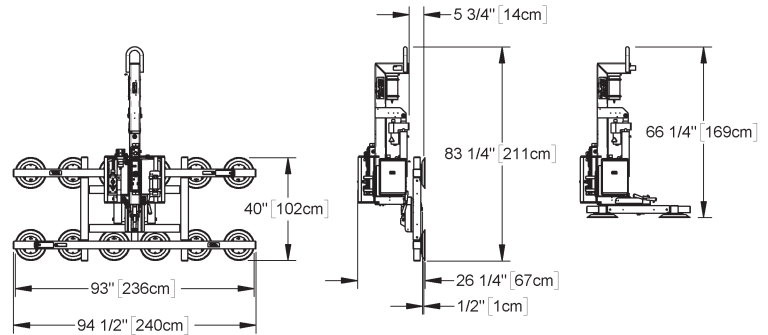

WOOD'S POWR-GRIP® MANUAL ROTATOR / POWER TILTER 2000 (DC)

MRPT1211LDC
2000 lbs [905 kg]

Large capacity meets ease of handling in this Powr-Grip® vacuum lifter, equipped with powered 90° tilt and continuous 360° rotation.

Maximum Load Capacity	2000 lbs [905 kg]
Load Movement	Manual rotation, 360° edgewise, with locking at each quarter point Power tilt, 90° between upright and flat
Standard Operating Power	12 volts DC, 32 amps
Lifter Weight	500 lbs [227 kg]
Standard Features	On-board battery and charger Battery energy gauge Green lift light Movable control pendant Vacuum gauge Vacuum reserve tank Vacuum line filter Spring-mounted vacuum pads Blow-off for quick release
Available Options	High-duty tilt with speed control (special order) 12-Volt/DC vacuum back-up system (93756FM) Vacuum loss warning buzzer (93780BM) Individual pad shutoffs (93011) Pad shutoffs kit with individual gauges (special order) Interchangeable pad frames (may increase lifter weight) Telescoping pad arms (95612AM) Control handle extensions (special order) Adjustable vertical handles (95527) Alternative pad compounds, including ones for low-marking, temperature resistant and coated surface applications (special order)
Attach	3 seconds (approximately)
Release	5 seconds (approximately)
Time for 90° Tilt	20 seconds (approximately)
Tilt Duty	58 tilts per hour
Standard Pad Spread	40" x 93" [102 x 236 cm]
Number / Size of Pads	12 / 11" [28 cm] diameter, lipped pads
Design Standards	ASME B30.20 (BTH-1 Design Category "B", Service Class "0") (See www.WPG.com for more information.)