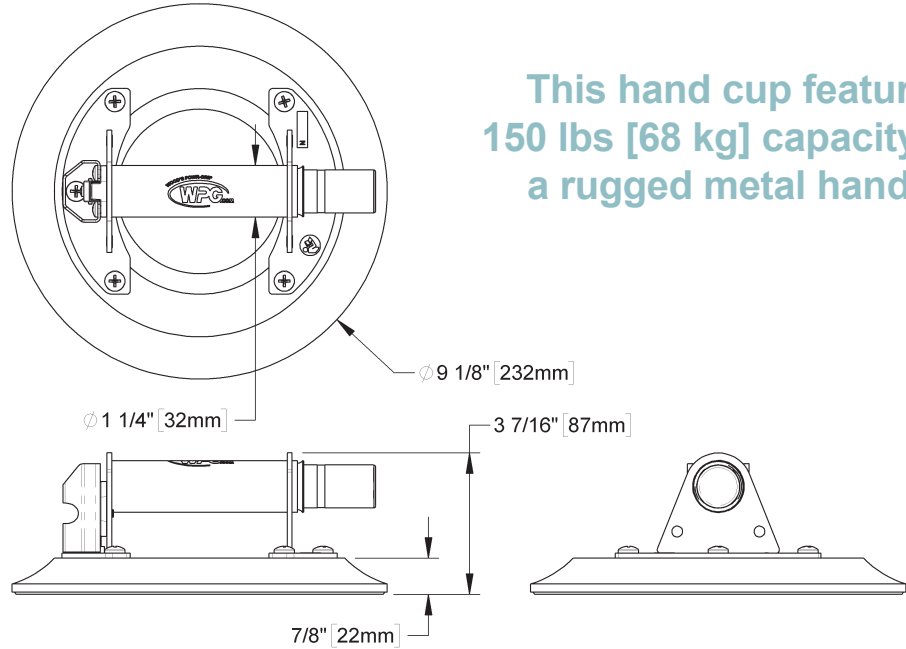

# WOOD'S POWR-GRIP® N5450 9" HAND CUP FOR FLAT SURFACES

**STOCK: 91700**  
**MODEL: N5450**  
**CAPACITY: 150 lbs [68 kg]**

This hand cup features  
**150 lbs [68 kg] capacity** and  
a rugged metal handle.

**THE ORIGINAL  
& TRUSTED NAME  
IN VACUUM LIFTING  
EQUIPMENT**

**800.548.7341**  
**WPG.com**

908 West Main - P.O. Box 368  
Laurel, Montana 59044 U.S.A.  
406.628.8231 (phone)  
406.628.8354 (fax)

<b>Maximum Load Capacity</b>	<b>150 lbs [68 kg]</b>
<b>Features</b>	Fast attach and release Eligible for WPG Hand Cup Exchange Program Red-line indicator warns user of any significant vacuum loss Supplied with protective carrying case
<b>Surface Texture</b>	Smooth
<b>Material Porosity</b>	Nonporous
<b>Surface Curvature</b>	Flat
<b>Material and Ambient Temperature Range</b>	10°F [-12° C] – 120° F [49° C]
<b>Ideal Uses</b>	Glass and other smooth, nonporous flat surfaces
<b>Nominal Pad Diameter</b>	9" [23 cm]
<b>Pad Model</b>	G0725
<b>Rubber Type</b>	Standard
<b>Handle Type</b>	Metal